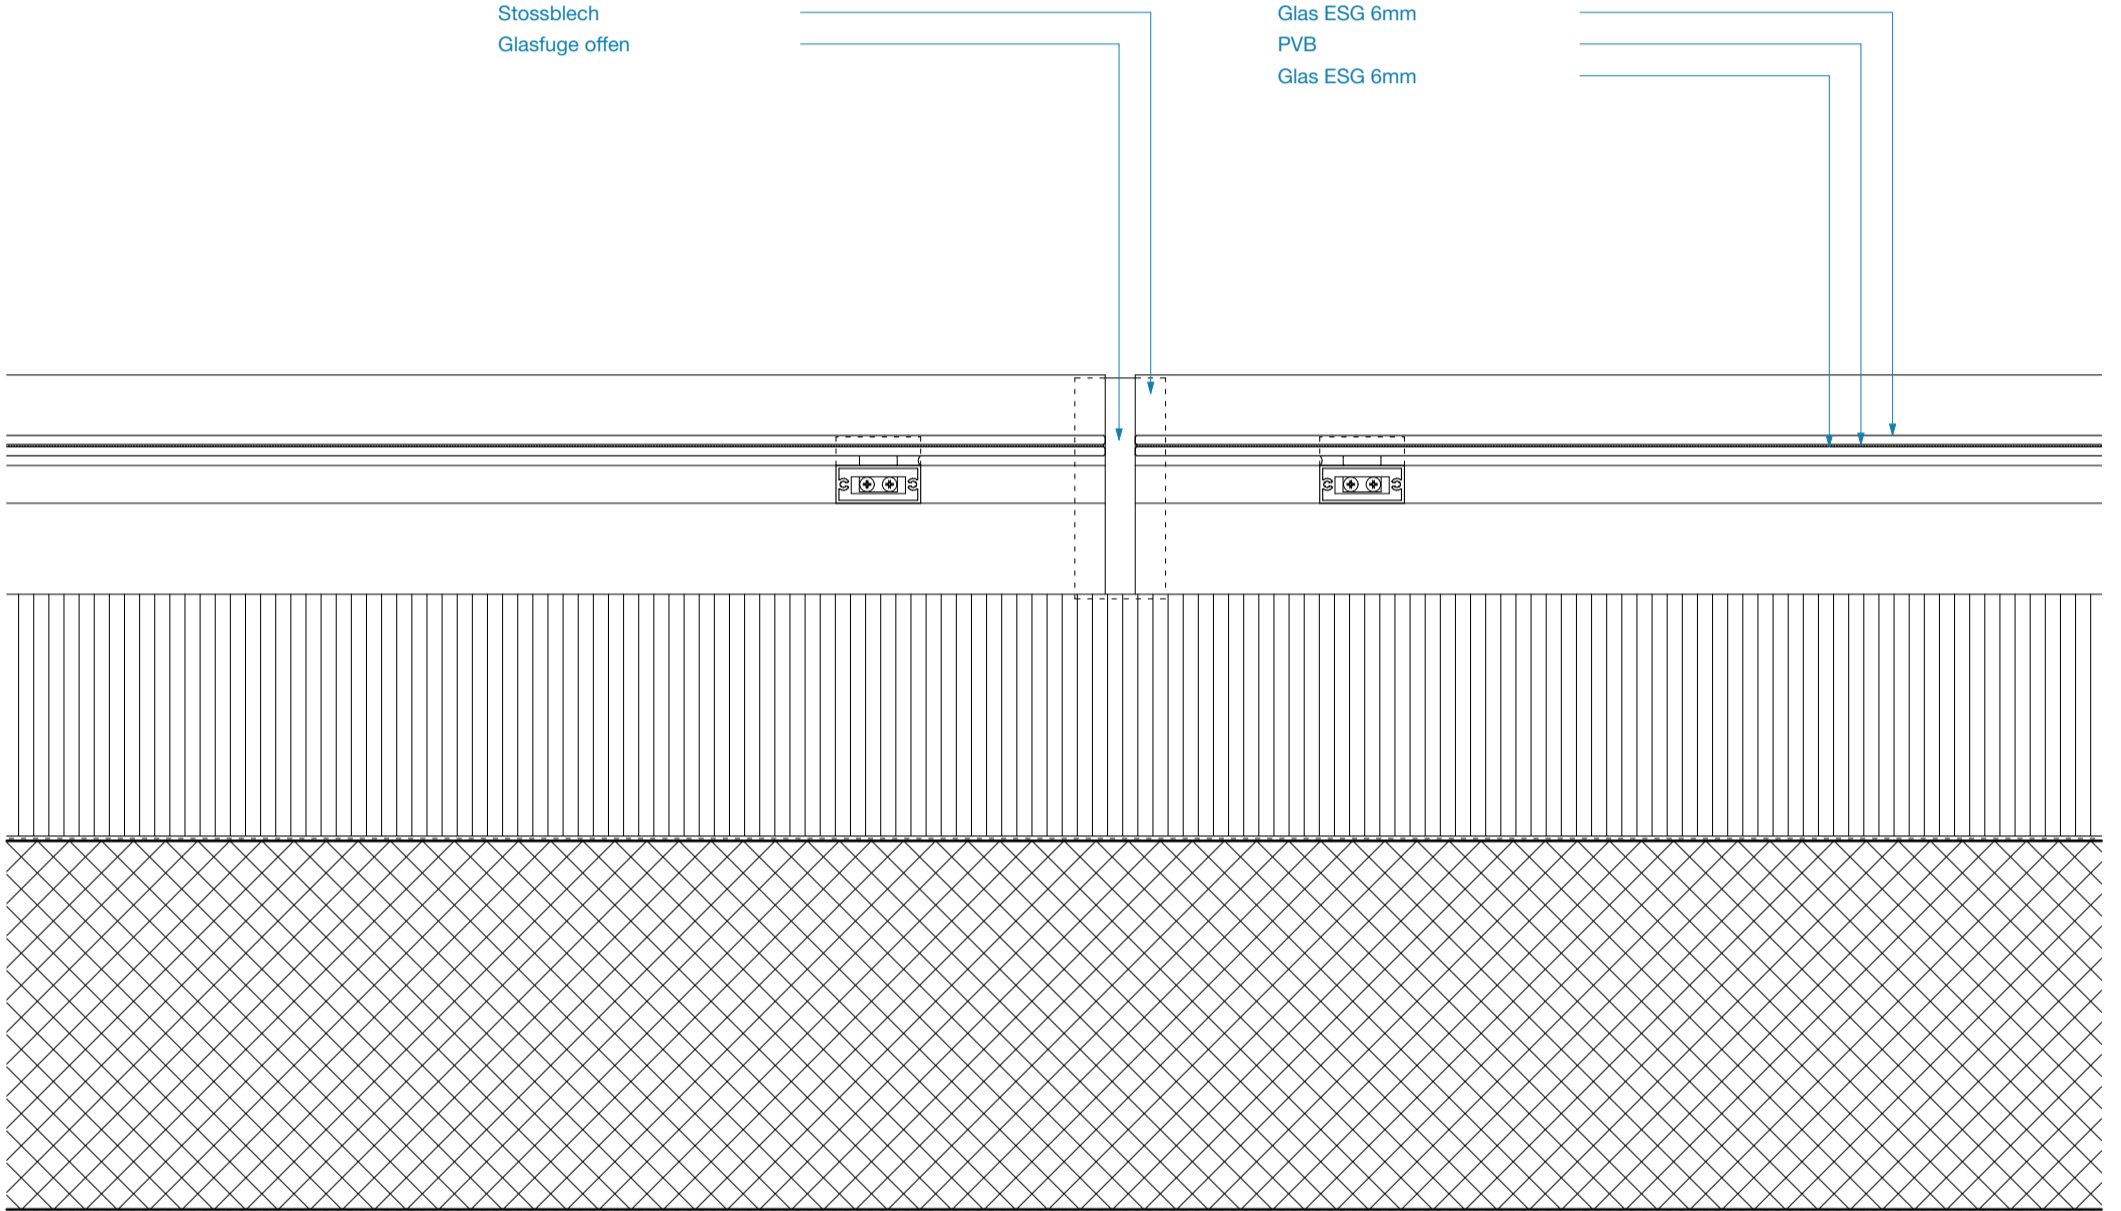

Stossblech
Glasfuge offen

PV-Modul
Glas ESG 6mm
PVB
Glas ESG 6mm

Project name
Hauptsitz Coop
Plan name
Horizontal Section
Source of detail
Burckhardt+Partner

Scale
A3 - 1:5 0 5 10 20
Redrawn by
BUK-ETHZ Date of creation
11.11.2021