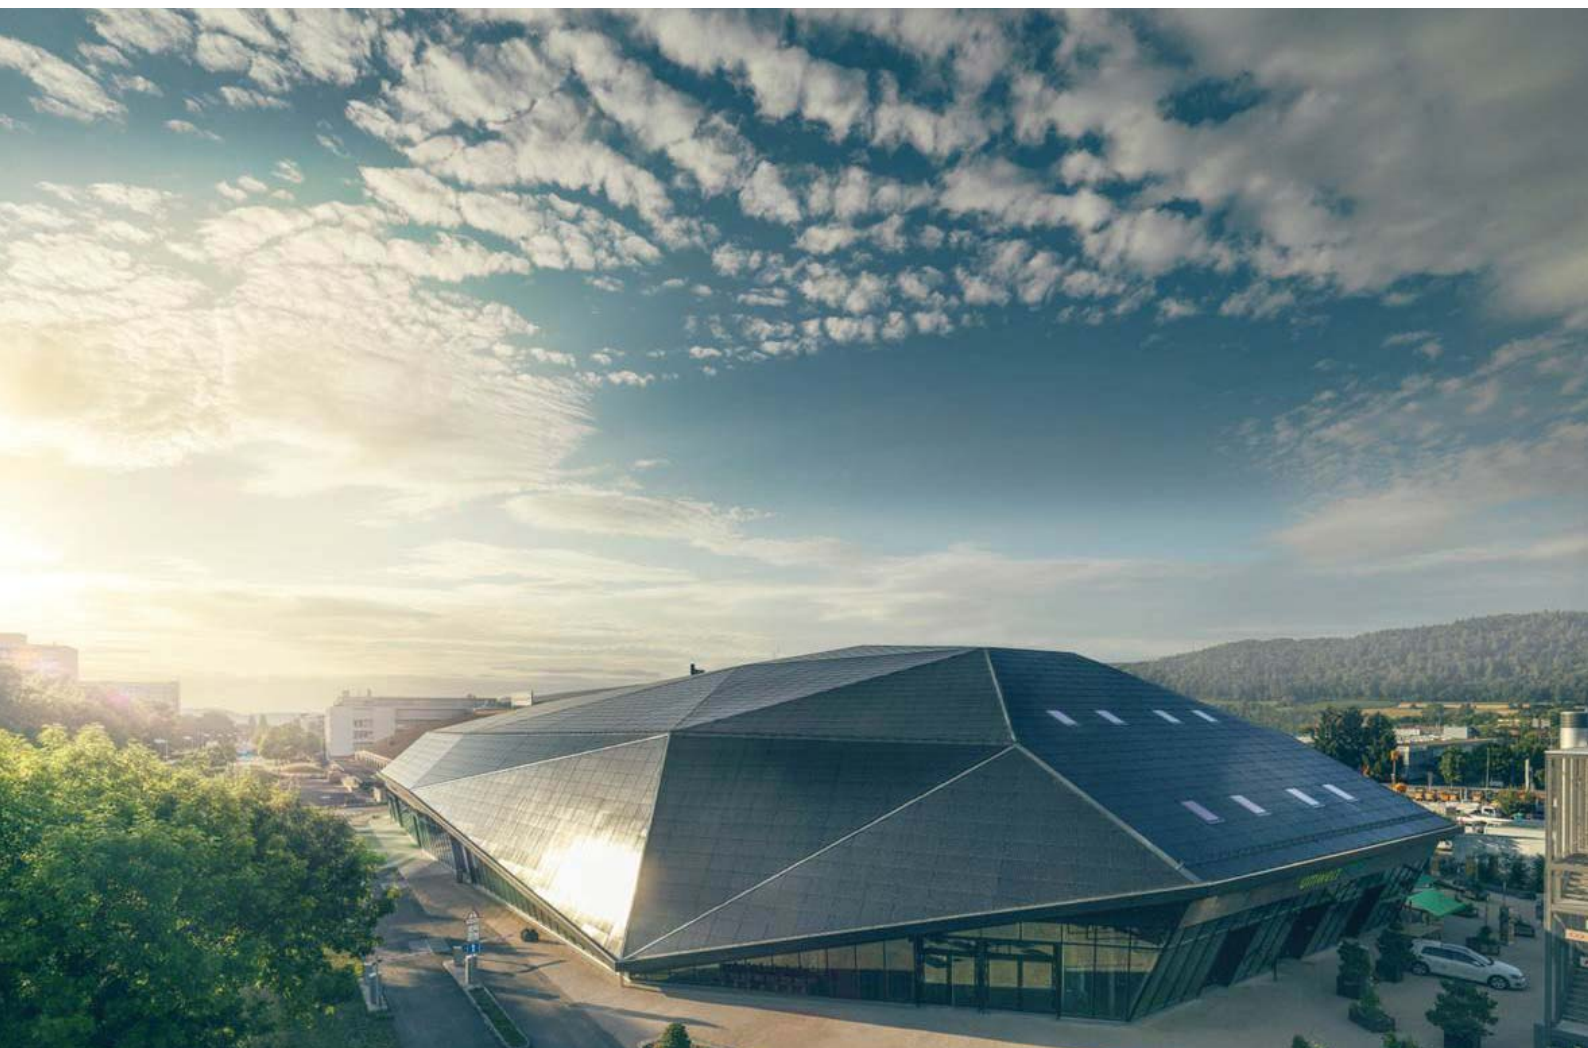

SOLARCHITECTURE
building solutions

UMWELT ARENA AG

Address

Türliackerstrasse 4, 8957 Spreitenbach, Switzerland

Location

47°25'29" N | 8°22'02" E

Altitude

421 MAMSL

With the support of

SWISSOLAR

SUPSI

ETH zürich